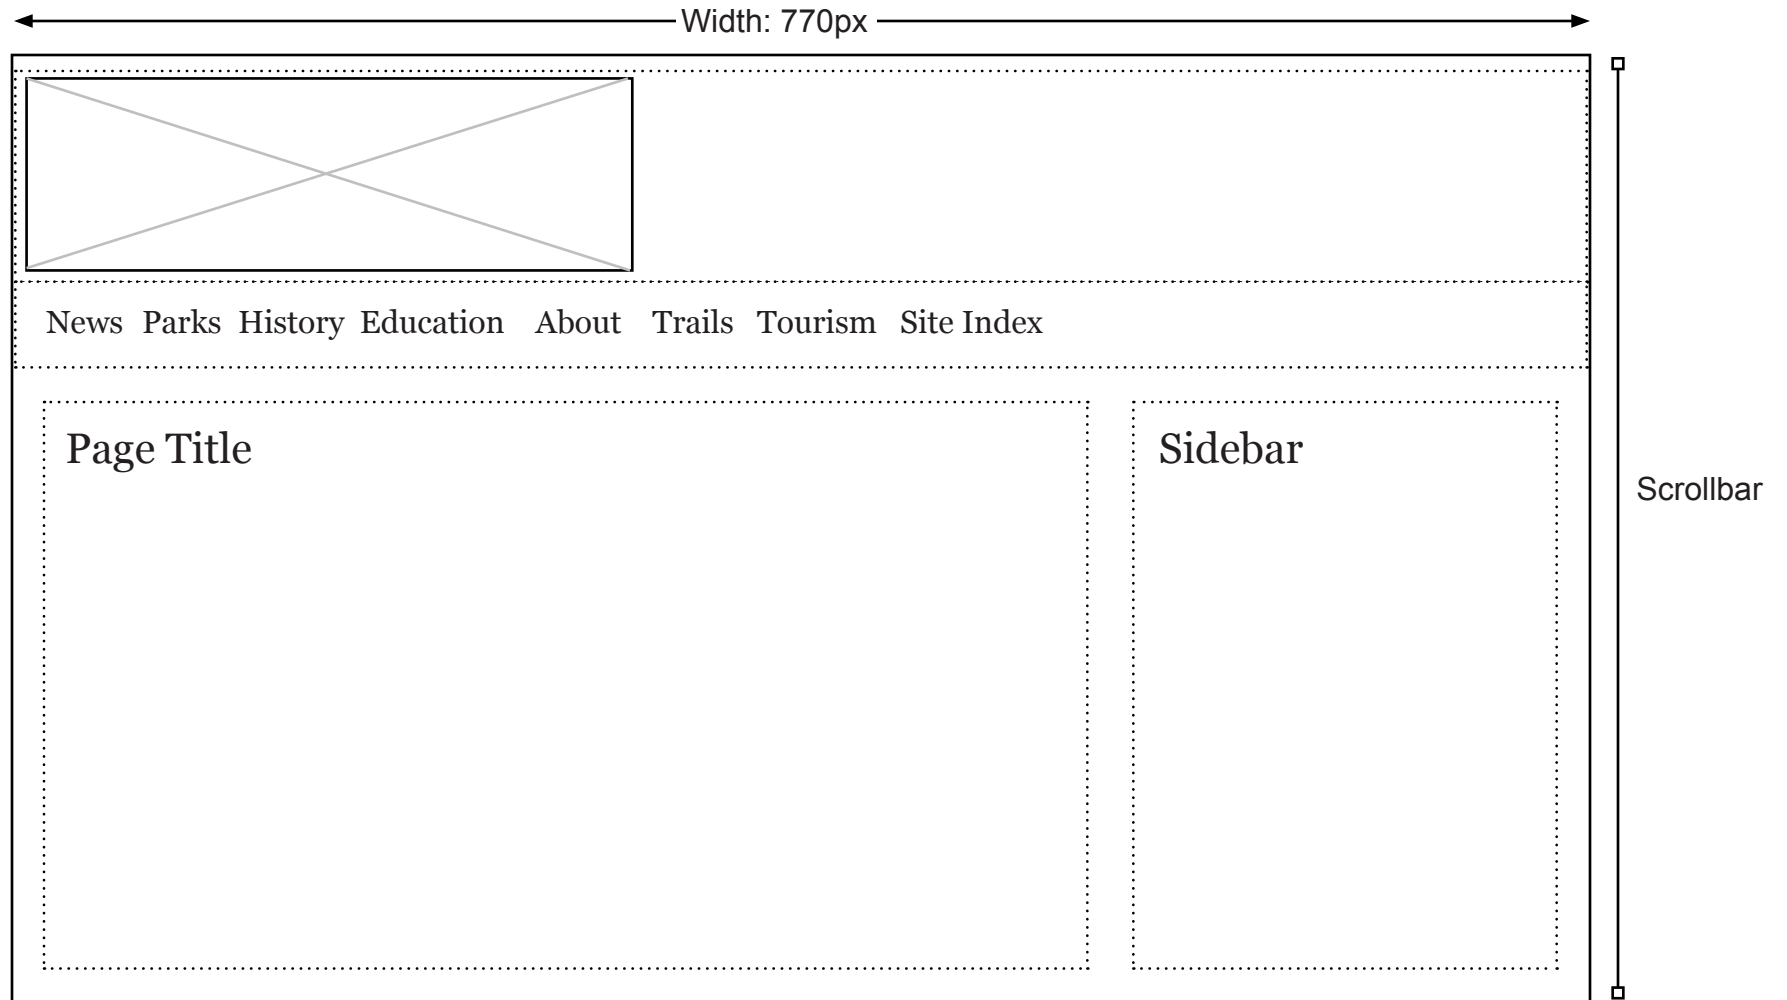

Perception / Tone

Informative, natural colors

Sections

1. Index Page - Information page about website with description of site.
2. News - Recently posted news by Administrators.
3. Parks - A list of national parks in Virginia.
4. History - Information page about the history of Virginia.
5. Education - Resources about Virginia for teachers and students to utilize in their studies.
6. About - More detailed description of website with contact information.
7. Trails - Information about trails in Virginia with guides to walking on trails.
8. Tourism - Resources important for tourists visiting in the state of Virginia.
9. Site Index - A site map listing the different pages and what content is on each page.
10. Content Management System Login - Login page for Administrators.