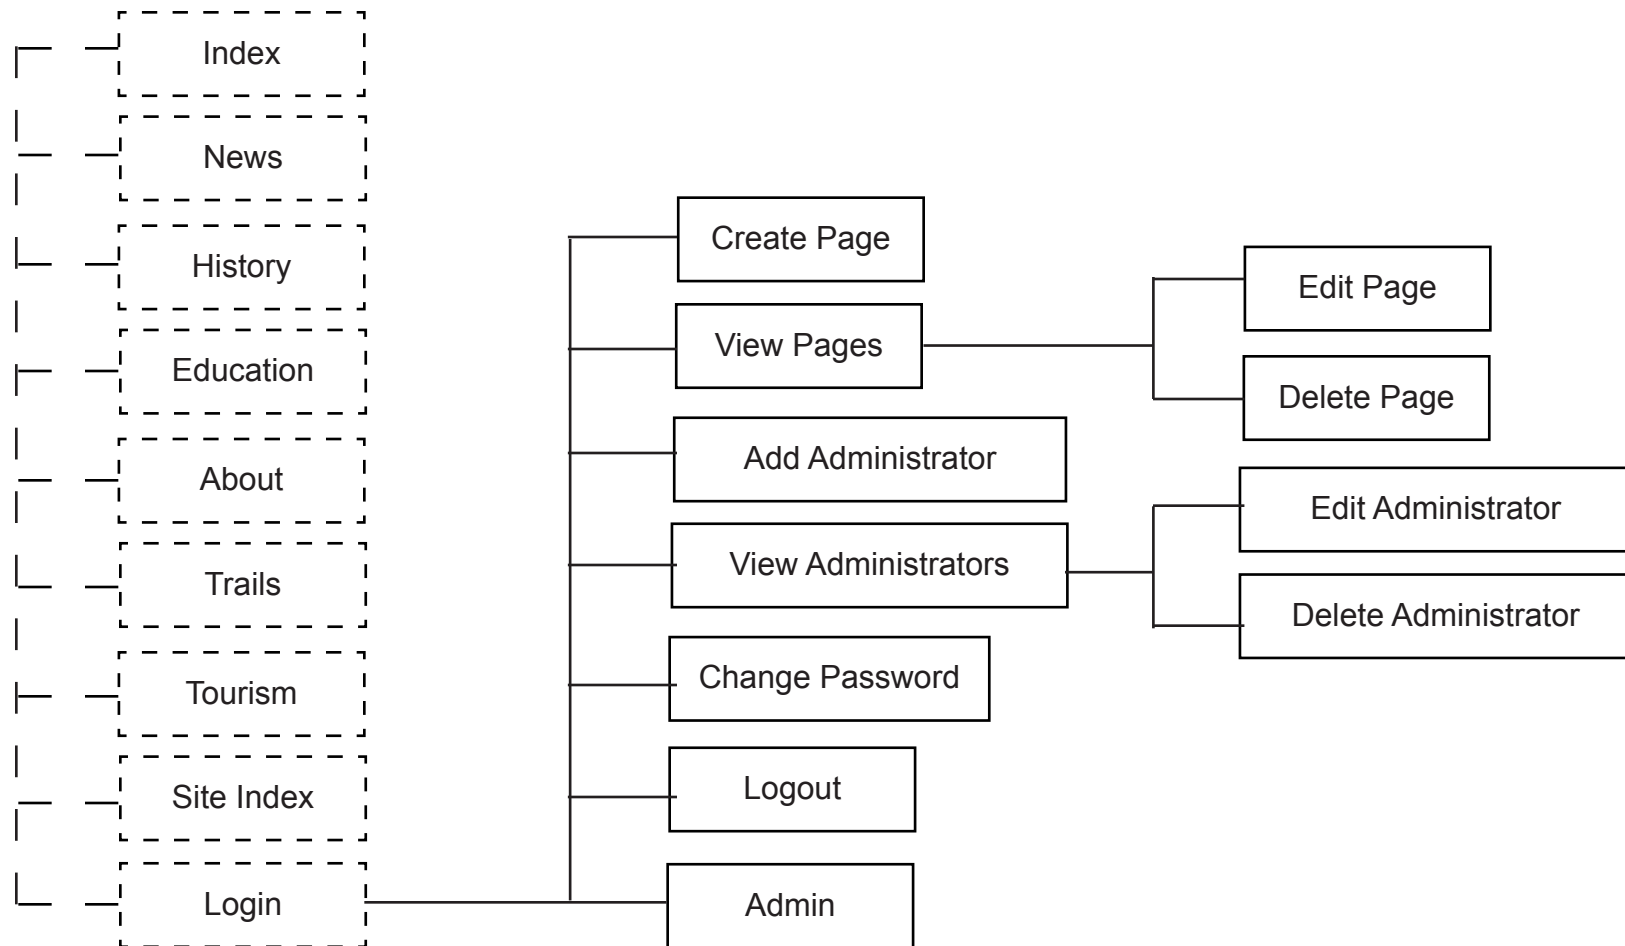

Perception / Tone

Informative, natural colors

Sections

1. Index Page - Information page about website with description of site.
2. News - Recently posted news by Administrators.
3. Parks - A list of national parks in Virginia.
4. History - Information page about the history of Virginia.
5. Education - Resources about Virginia for teachers and students to utilize in their studies.
6. About - More detailed description of website with contact information.
7. Trails - Information about trails in Virginia with guides to walking on trails.
8. Tourism - Resources important for tourists visiting in the state of Virginia.
9. Site Index - A site map listing the different pages and what content is on each page.
10. Content Management System Login - Login page for Administrators.