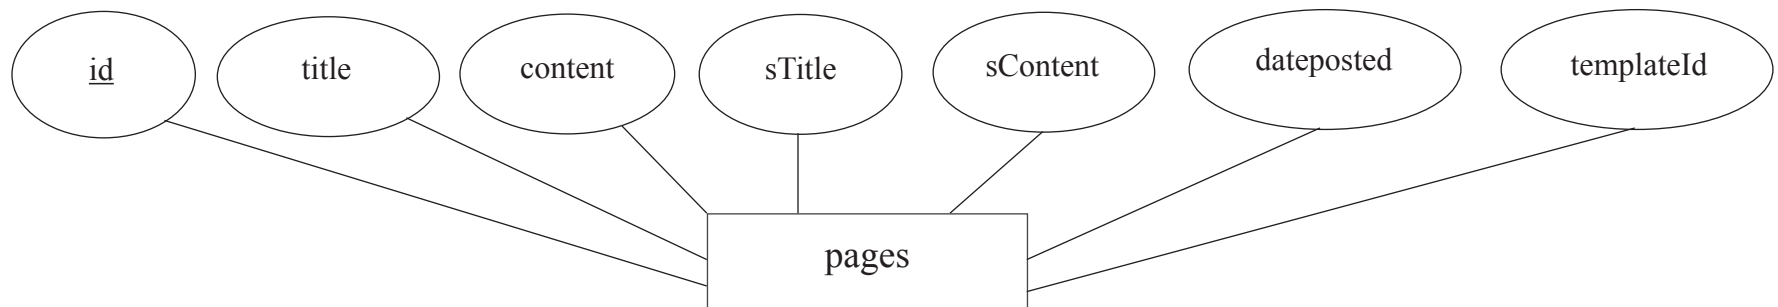

Perception / Tone

Informative, natural colors

Sections

1. Index Page - Information page about website with description of site.
2. News - Recently posted news by Administrators.
3. Parks - A list of national parks in Virginia.
4. History - Information page about the history of Virginia.
5. Education - Resources about Virginia for teachers and students to utilize in their studies.
6. About - More detailed description of website with contact information.
7. Trails - Information about trails in Virginia with guides to walking on trails.
8. Tourism - Resources important for tourists visiting in the state of Virginia.
9. Site Index - A site map listing the different pages and what content is on each page.
10. Content Management System Login - Login page for Administrators.