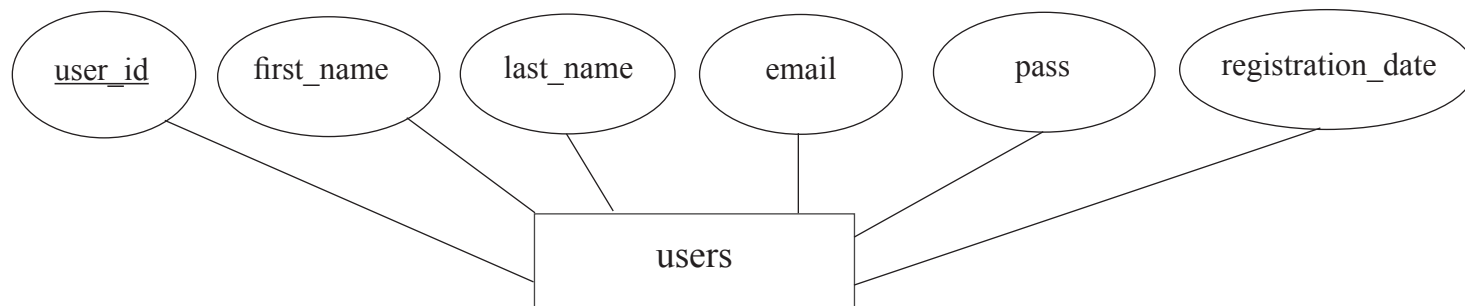

Perception / Tone

Informative, natural colors

Sections

1. Index Page - Information page about website with description of site.
2. News - Recently posted news by Administrators.
3. Parks - A list of national parks in Virginia.
4. History - Information page about the history of Virginia.
5. Education - Resources about Virginia for teachers and students to utilize in their studies.
6. About - More detailed description of website with contact information.
7. Trails - Information about trails in Virginia with guides to walking on trails.
8. Tourism - Resources important for tourists visiting in the state of Virginia.
9. Site Index - A site map listing the different pages and what content is on each page.
10. Content Management System Login - Login page for Administrators.